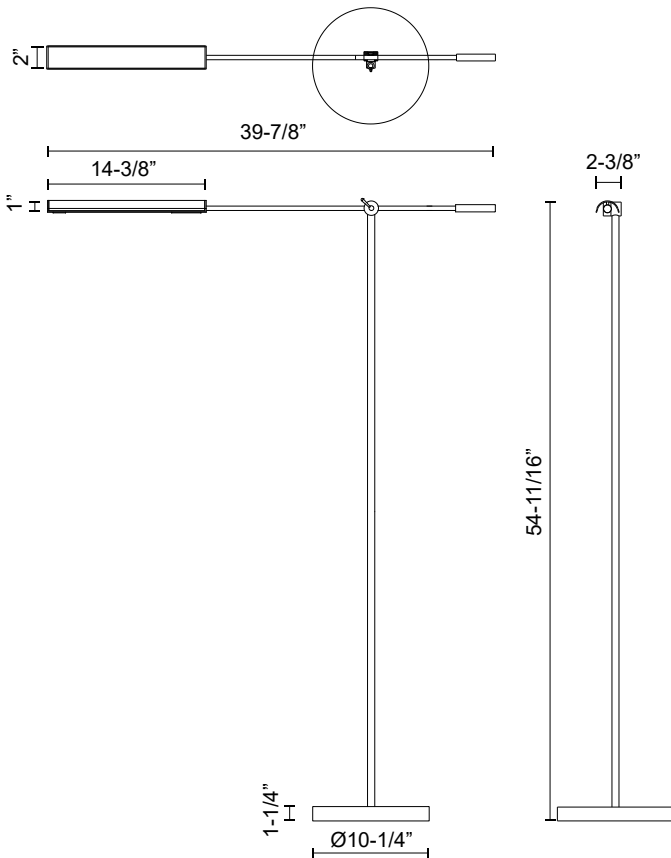

ASTRID FL316655

FIXTURE DIMENSIONS	L39-7/8" x W2-3/8" x H54-11/16"
LIGHT SOURCE	LED with DC Driver
WATTAGE	5W
TOTAL LUMENS	630lm
DELIVERED LUMENS	UB-175lm*; VB-185lm*;
VOLTAGE	120V
COLOR TEMPERATURE	2700K
CRI (RA)	90CRI
SWITCH	In-Line On/Off
GLASS DETAILS	Clear Glass
SHADE DIMENSIONS	L14-3/8" x W2" x H1"
MATERIAL	Steel
BASE DIMENSIONS	D10-1/4" x H1-1/4"
LOCATION	Dry
PAINT FINISH	UB01; VB01;

[D - Diameter, L - Length, W - Width, H - Height, E - Extension]

AVAILABLE FINISHES:

FL316655UBMS
Metal
Shade/Urban
Bronze

FL316655VBMS
Metal
Shade/Vintage
Brass

*For complete warranty terms, please visit: www.aloralighting.com/warranty